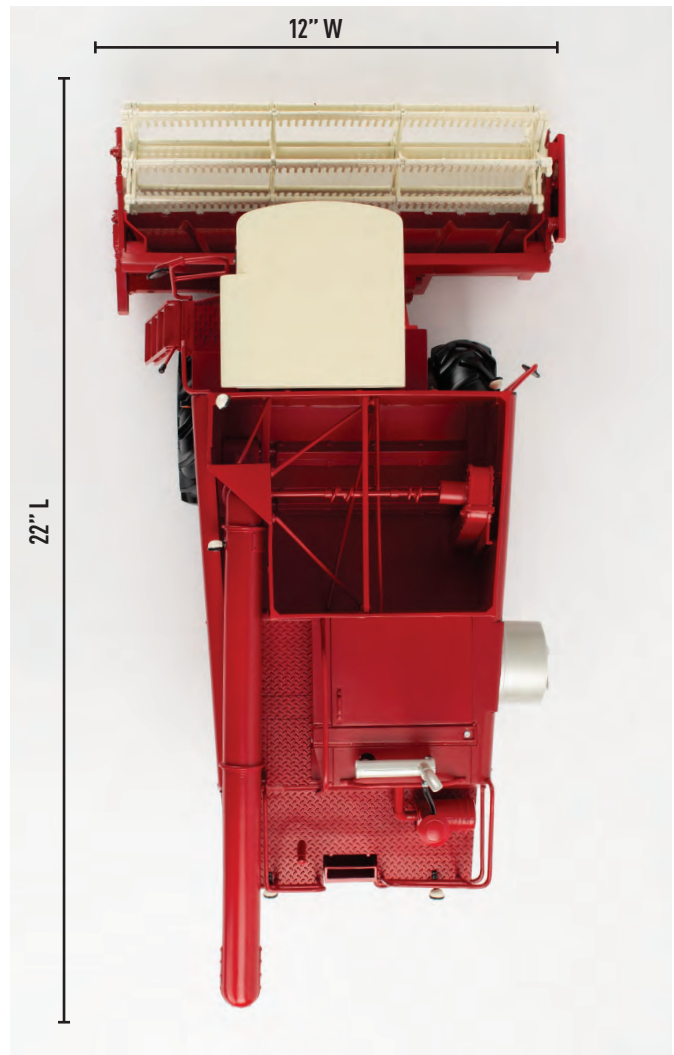

## TOMY is pleased to announce our 1st Case IH Prestige Select

The combine will feature die-cast upper and lower bodies, die-cast feeder housing, and die-cast rear axle construction. Among other features the clear cab windows will reveal a detailed interior. Both a 810 grain head and 863 corn head will be included with the combine. The 15 foot grain head will have a die-cast grain platform with rotating reels and auger. The 6 row corn head will have die-cast frame and rotating auger. **To enhance the collectability, after we finish production the tooling will be destroyed. This is a once in a lifetime opportunity to order.**

**ERTL®**

**CASE IH**

Detailed cab interior & opening cab door

863 corn head

810 grain head

Moveable die-cast feeder housing

Die-cast grain bin and pivoting unloading auger

Opening left side die-cast body panel