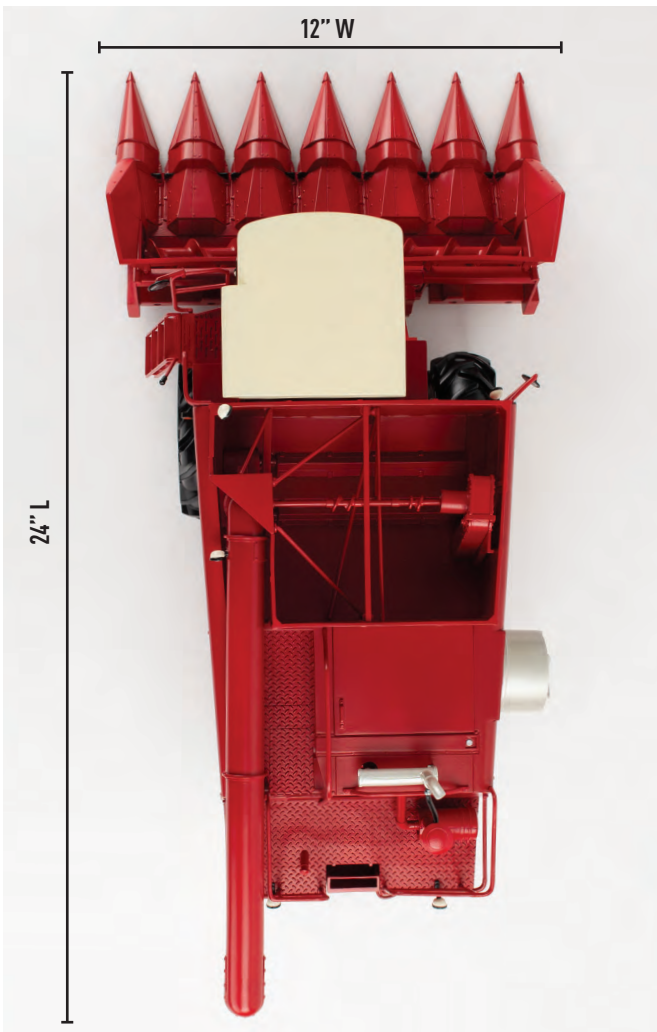

## TOMY is pleased to announce our 1st Case IH Prestige Select

The combine will feature die-cast upper and lower bodies, die-cast feeder housing, and die-cast rear axle construction. Among other features the clear cab windows will reveal a detailed interior. Both a 810 grain head and 863 corn head will be included with the combine. The 15 foot grain head will have a die-cast grain platform with rotating reels and auger. The 6 row corn head will have die-cast frame and rotating auger. **To enhance the collectability, after we finish production the tooling will be destroyed. This is a once in a lifetime opportunity to order.**

**ERTL®**

**CASE IH**

Detailed cab interior & opening cab door

863 corn head

810 grain head

Moveable die-cast feeder housing

Die-cast grain bin and pivoting unloading auger

Opening left side die-cast body panel